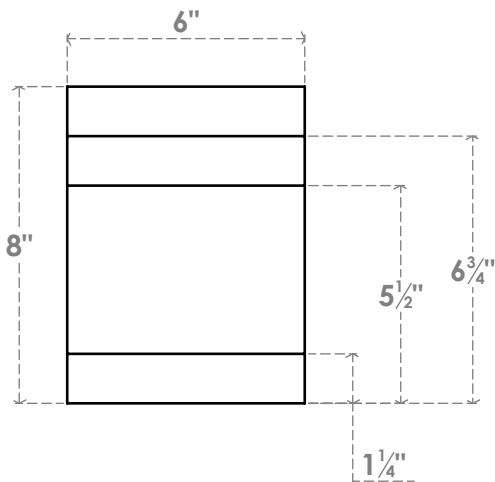

# RFTP06X08X12MED

6"W X 8"H X 12"L MEDITERRANEAN ARCHITECTURAL GRADE PVC RAFTER TAIL

FRONT PROFILE

SIDE PROFILE

ISOMETRIC

EKENA MILLWORK  
 2300 WEST MAIN ST.  
 CLARKSVILLE, TX 75426  
 TOLL FREE: 866-607-0453  
 WWW.EKENAMILLWORK.COM