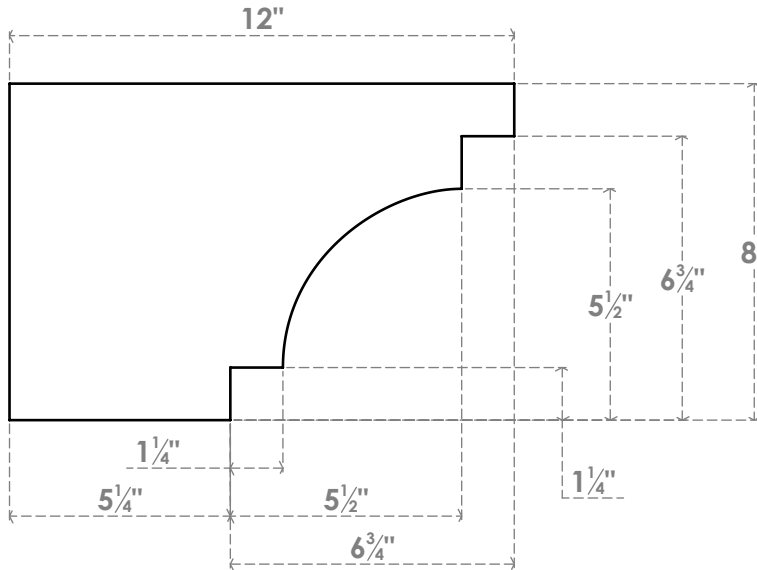

# RFTP06X08X12MED

6"W X 8"H X 12"L MEDITERRANEAN ARCHITECTURAL GRADE PVC RAFTER TAIL

FRONT PROFILE

SIDE PROFILE

ISOMETRIC

EKENA MILLWORK  
 2300 WEST MAIN ST.  
 CLARKSVILLE, TX 75426  
 TOLL FREE: 866-607-0453  
 WWW.EKENAMILLWORK.COM

NOTES

1. INSTALLATION TO BE COMPLETED IN ACCORDANCE WITH MANUFACTURER'S SPECIFICATIONS.
2. DRAWING MAY NOT BE TO SCALE
3. THIS DRAWING IS INTENDED FOR DESIGN AND PLANNING PURPOSES ONLY.
4. ALL INFORMATION CONTAINED HEREIN WAS CURRENT AT THE TIME OF DEVELOPMENT BUT MUST BE REVIEWED AND APPROVED BY THE PRODUCT MANUFACTURER TO BE CONSIDERED ACCURATE.
5. ARCHITECTURAL GRADE PVC PRODUCTS ARE MADE FROM EXPANDED CELLULAR PVC AND COME NATURALLY WHITE BUT MAY BE PAINTED